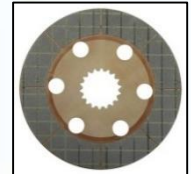

Tractor Parts

Brake Parts

Complete Range of Original Brake Parts
available 4.5 Inch to 8.75 Inch for all
Model and Make Tractor

Housing Assembly
Actuator Assemblies
Friction and Steel Plate

Efficiency, Reliability and Life